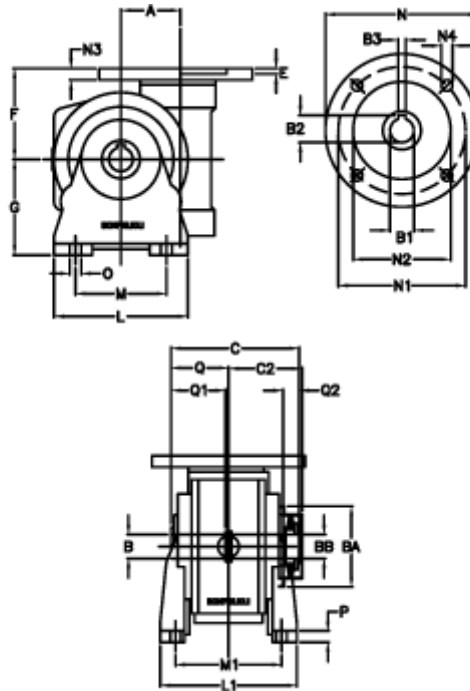

Data Sheet

Article number: 390204400732316
 Description: Worm Gear with Torque Limiter
 VF 44-L1-V-7-P63B14

Measures

a	= 44.60	C2	= 48	M1	= 81.0	Q	= 32.0
B	= 18	Description	= VF 44V-xx-63B14	N	= 90	Q1	= 32
B1 E7	= 11	E	= 2.0	N1	= 75	Q2	= 12
B2	= 12.8	F	= 65	N2	= 60		
B3 H9	= 4	g	= 72	N3	= 8.0		
BA	= 40	L	= 90	N4	= 5,5		
BB H7	= 11	L1	= 98.0	O	= 8.5		
C	= 79	m	= 52	P	= 10		